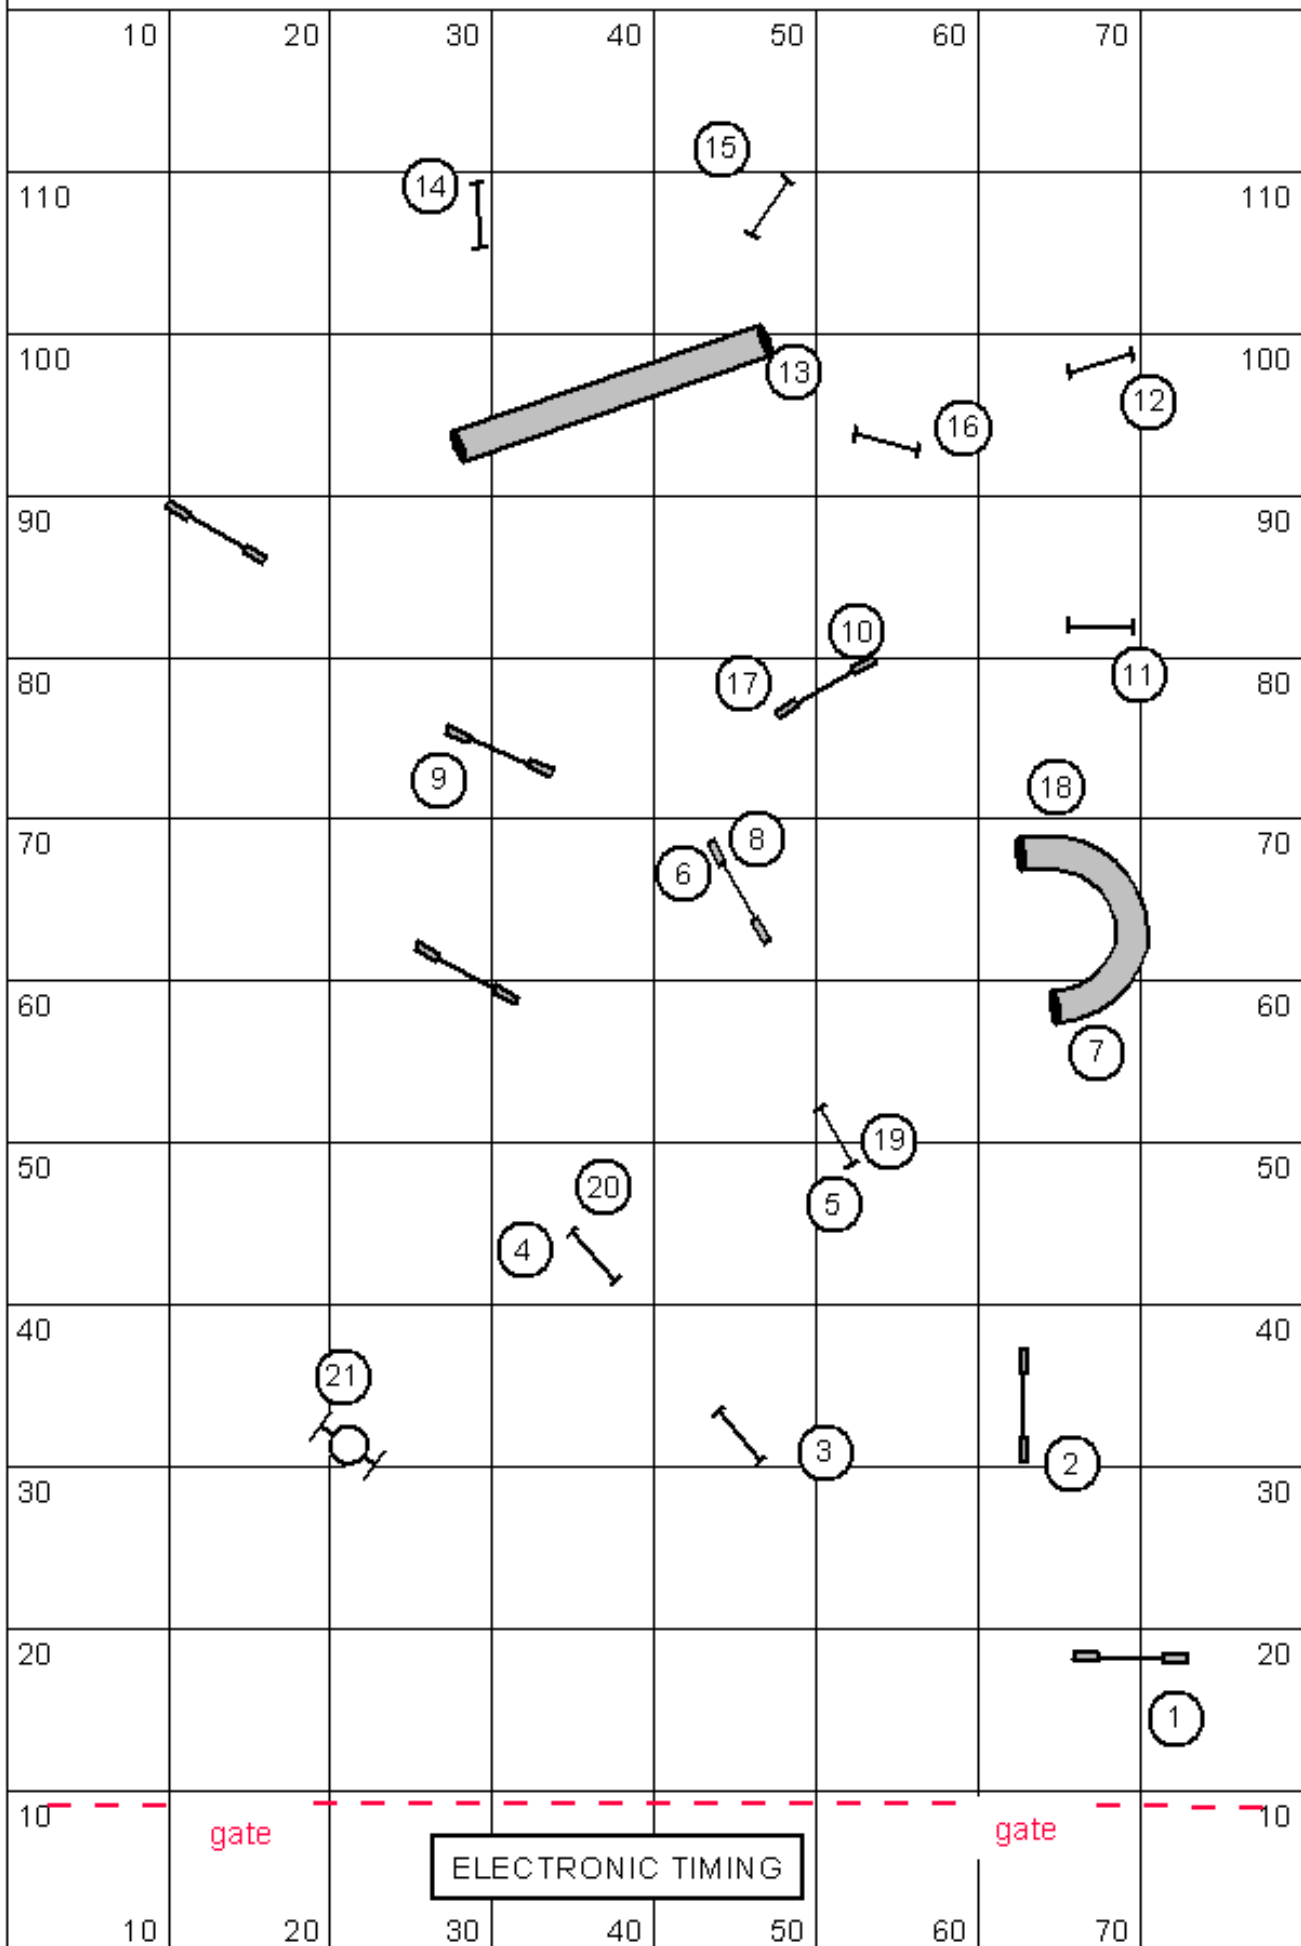

Canada Cup Final Round Large Dog

Est Yds 231

JULY 18 2010, JUDGE R.P. CÔTÉ

JUMPER CHALLENGE
TIME + FAULT

JULY 17 2010, JUDGE R.P. CÔTÉ

OPENING ALL MULTIDIRECTIONAL
 CLOSING ALL UNIDIRECTIONAL EXCEPT DOUBLE STAY BIDIRECTIONAL

gate ELECTRONIC TIMING gate

SNOOKER CHALLENGE
 55 SECONDS FOR ALL

Sunday - Steeplechase - Canada Cup

Sunday, July 17th, 2010