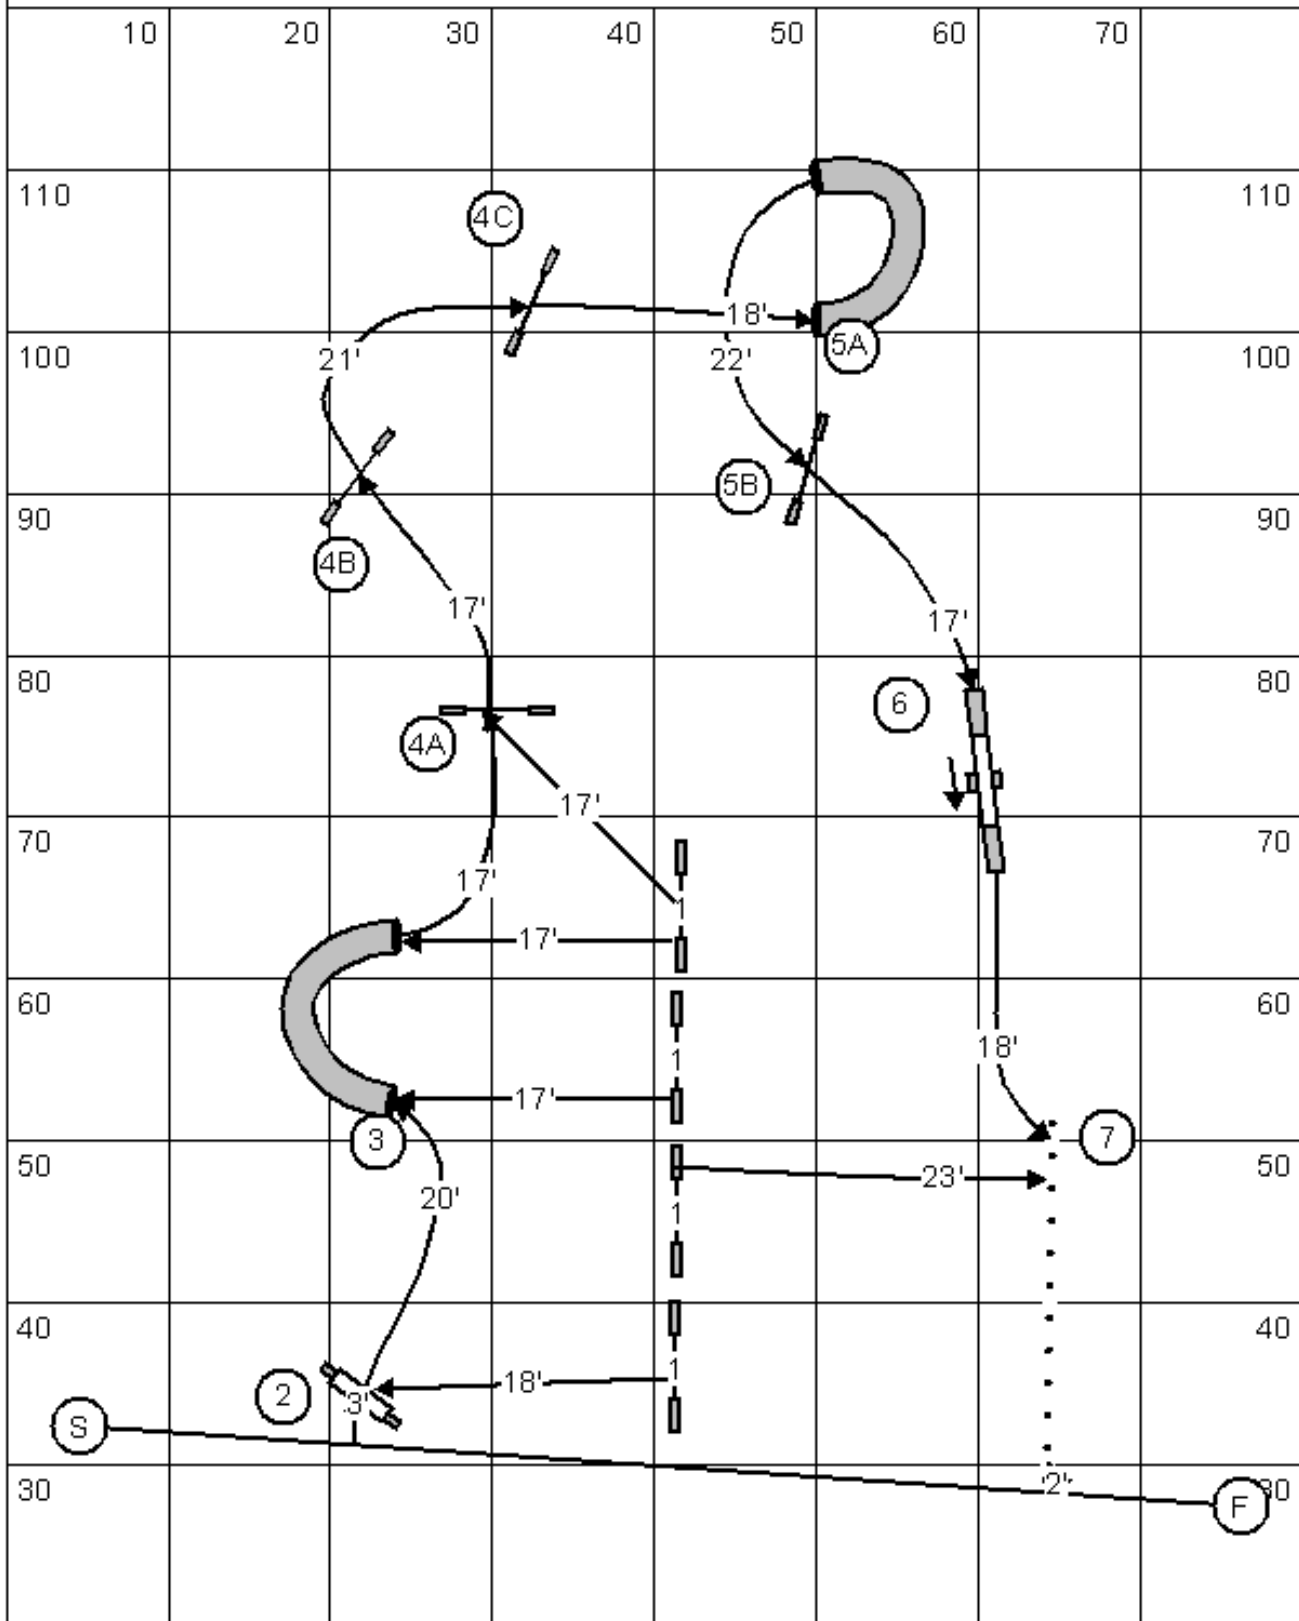

Canada Cup Final Round Large Dog

Est Yds 231

JULY 18 2010, JUDGE R.P. CÔTÉ

JUMPER CHALLENGE
TIME + FAULT

JULY 17 2010, JUDGE R.P. CÔTÉ

OPENING ALL MULTIDIRECTIONAL
 CLOSING ALL UNIDIRECTIONAL EXCEPT DOUBLE STAY BIDIRECTIONAL

gate ELECTRONIC TIMING gate

SNOOKER CHALLENGE
 55 SECONDS FOR ALL

Sunday - Steeplechase - Canada Cup

Sunday, July 17th, 2010