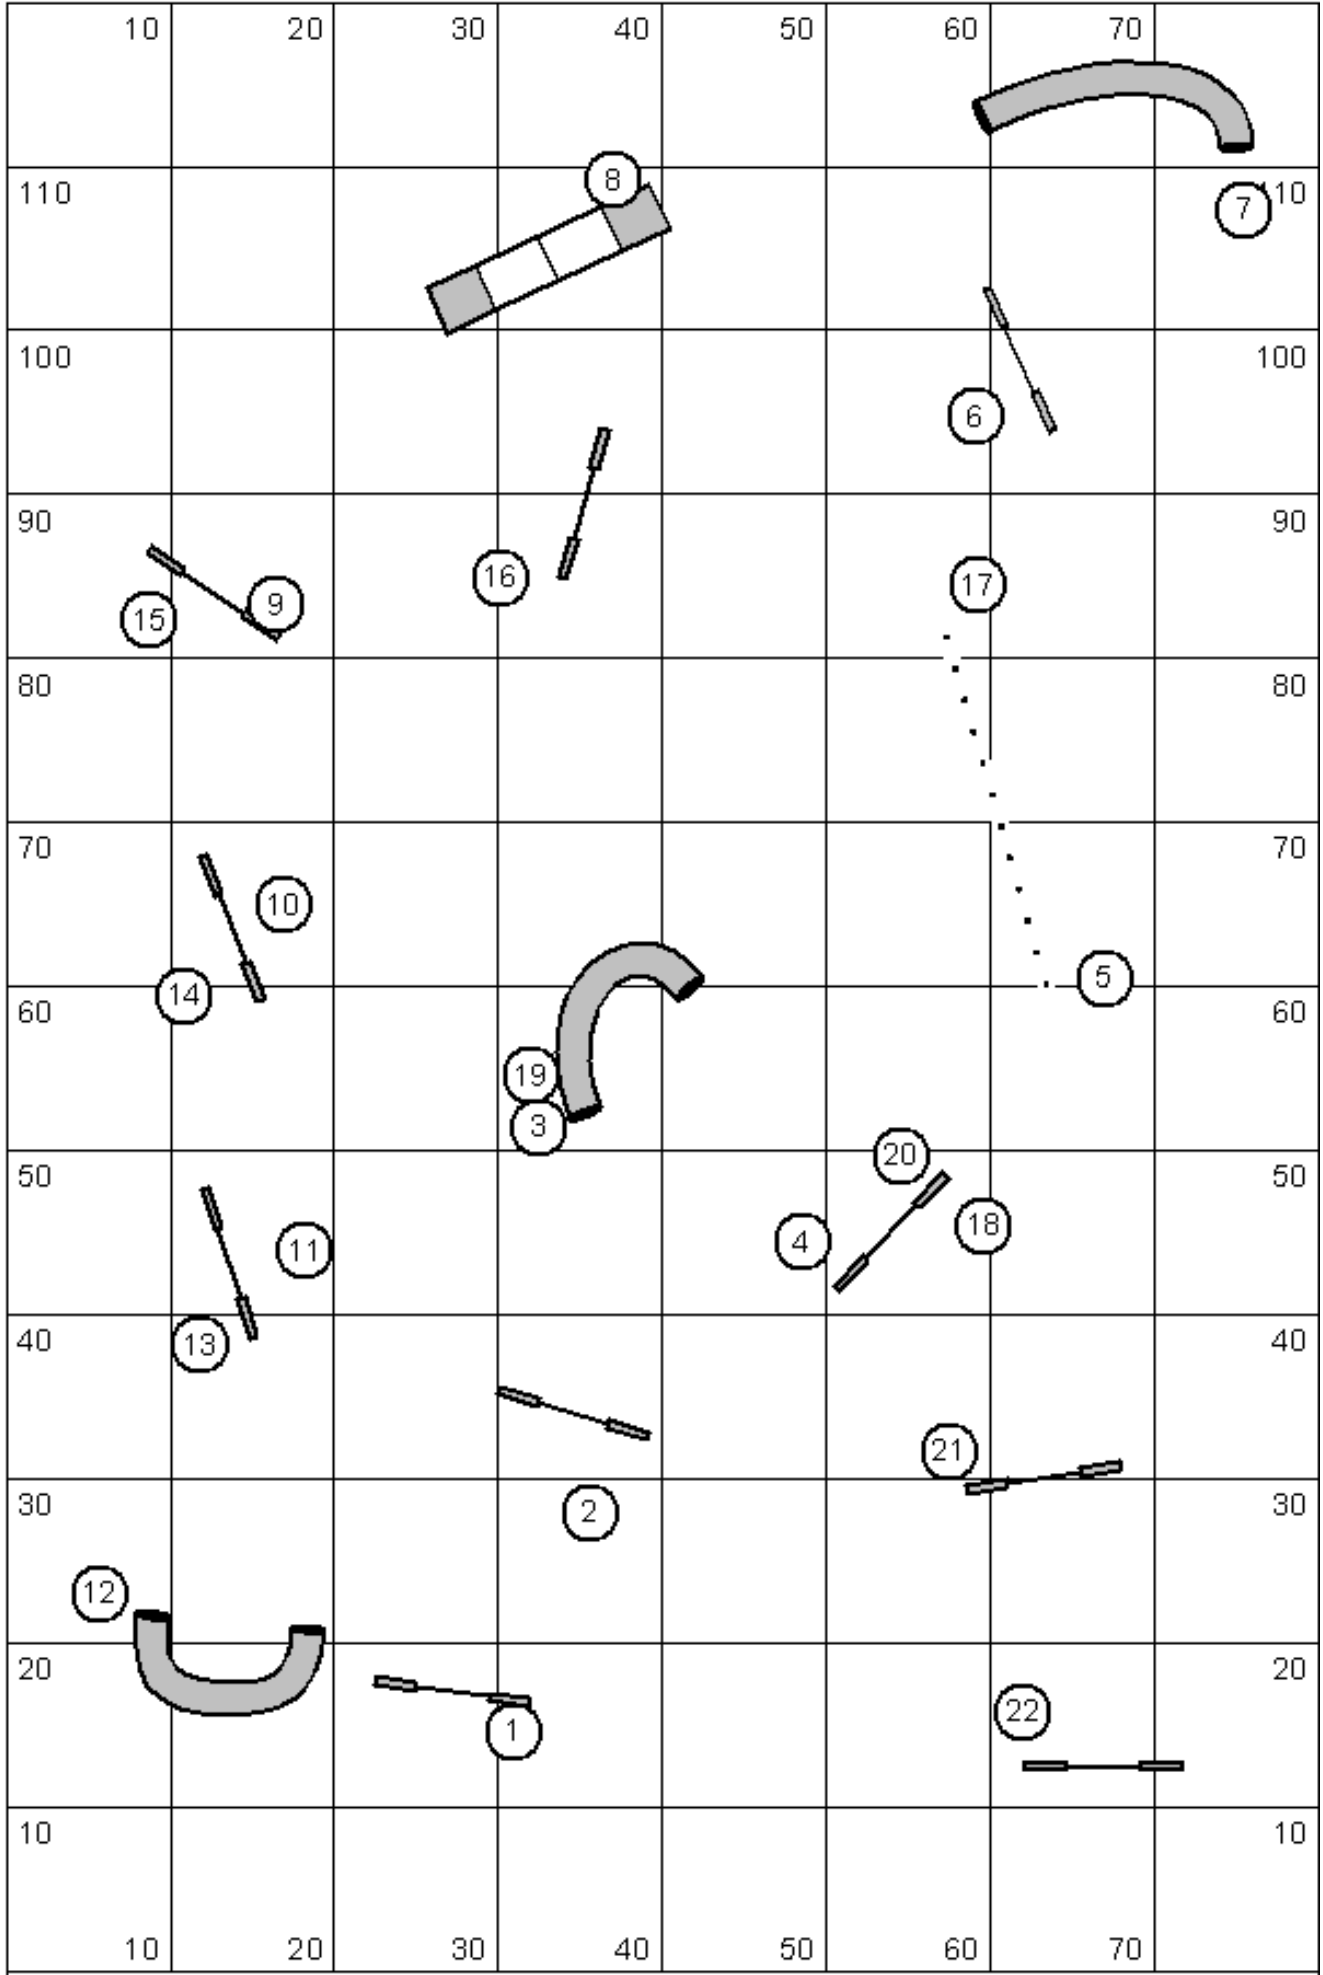

Canada Cup Final Round Large Dog

Est Yds 231

JULY 18 2010, JUDGE R.P. CÔTÉ

JUMPER CHALLENGE
TIME + FAULT

JULY 17 2010, JUDGE R.P. CÔTÉ

OPENING ALL MULTIDIRECTIONAL
 CLOSING ALL UNIDIRECTIONAL EXCEPT DOUBLE STAY BIDIRECTIONAL

gate ELECTRONIC TIMING gate

SNOOKER CHALLENGE
 55 SECONDS FOR ALL

Sunday - Steeplechase - Canada Cup

Sunday, July 17th, 2010