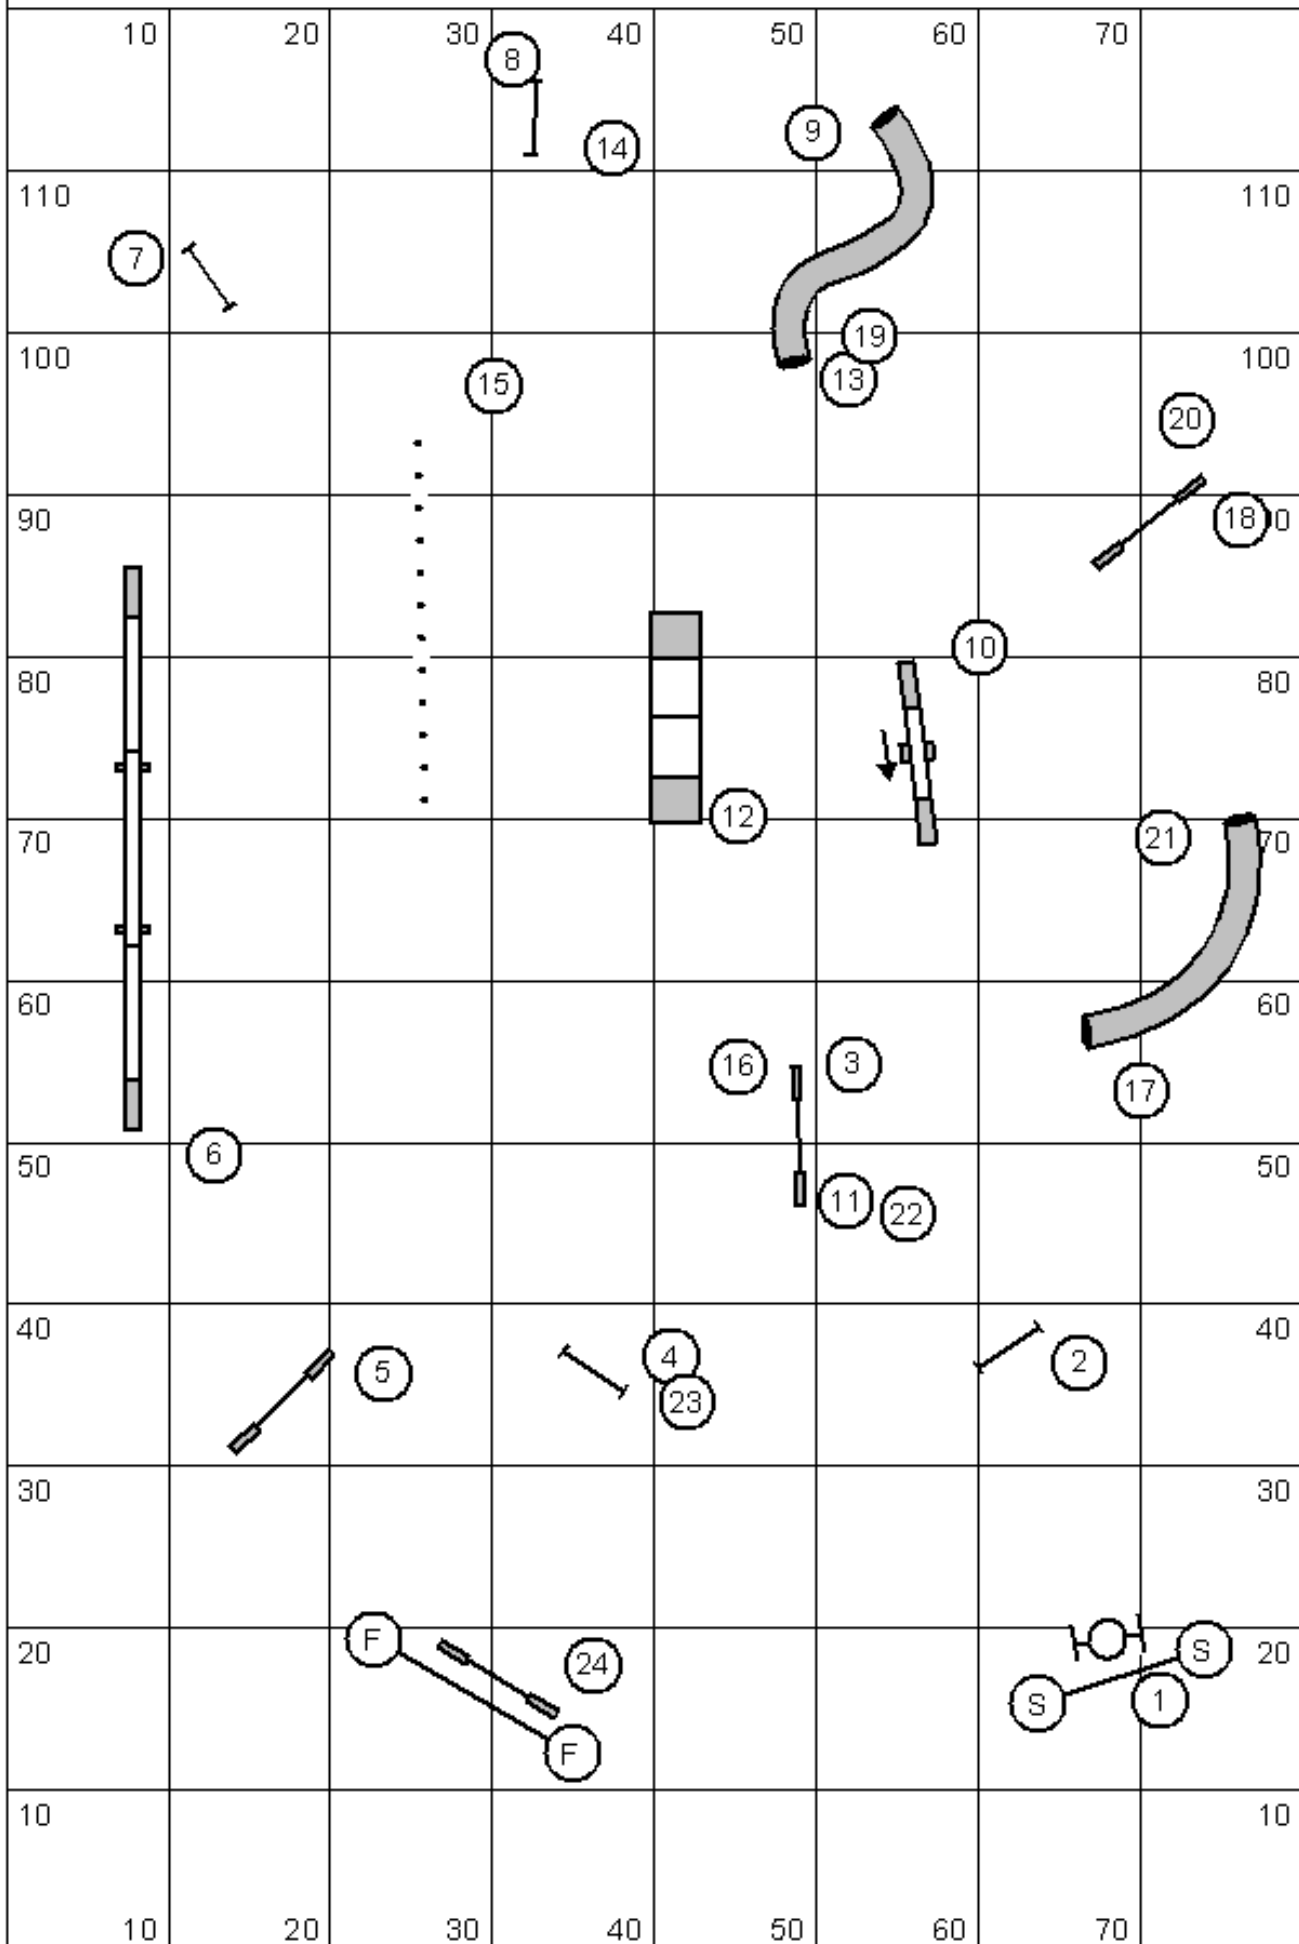

Canada Cup Final Round Large Dog

Est Yds 231

JULY 18 2010, JUDGE R.P. CÔTÉ

JUMPER CHALLENGE
TIME + FAULT

JULY 17 2010, JUDGE R.P. CÔTÉ

OPENING ALL MULTIDIRECTIONAL
 CLOSING ALL UNIDIRECTIONAL EXCEPT DOUBLE STAY BIDIRECTIONAL

gate ELECTRONIC TIMING gate

SNOOKER CHALLENGE
 55 SECONDS FOR ALL

Sunday - Steeplechase - Canada Cup

Sunday, July 17th, 2010